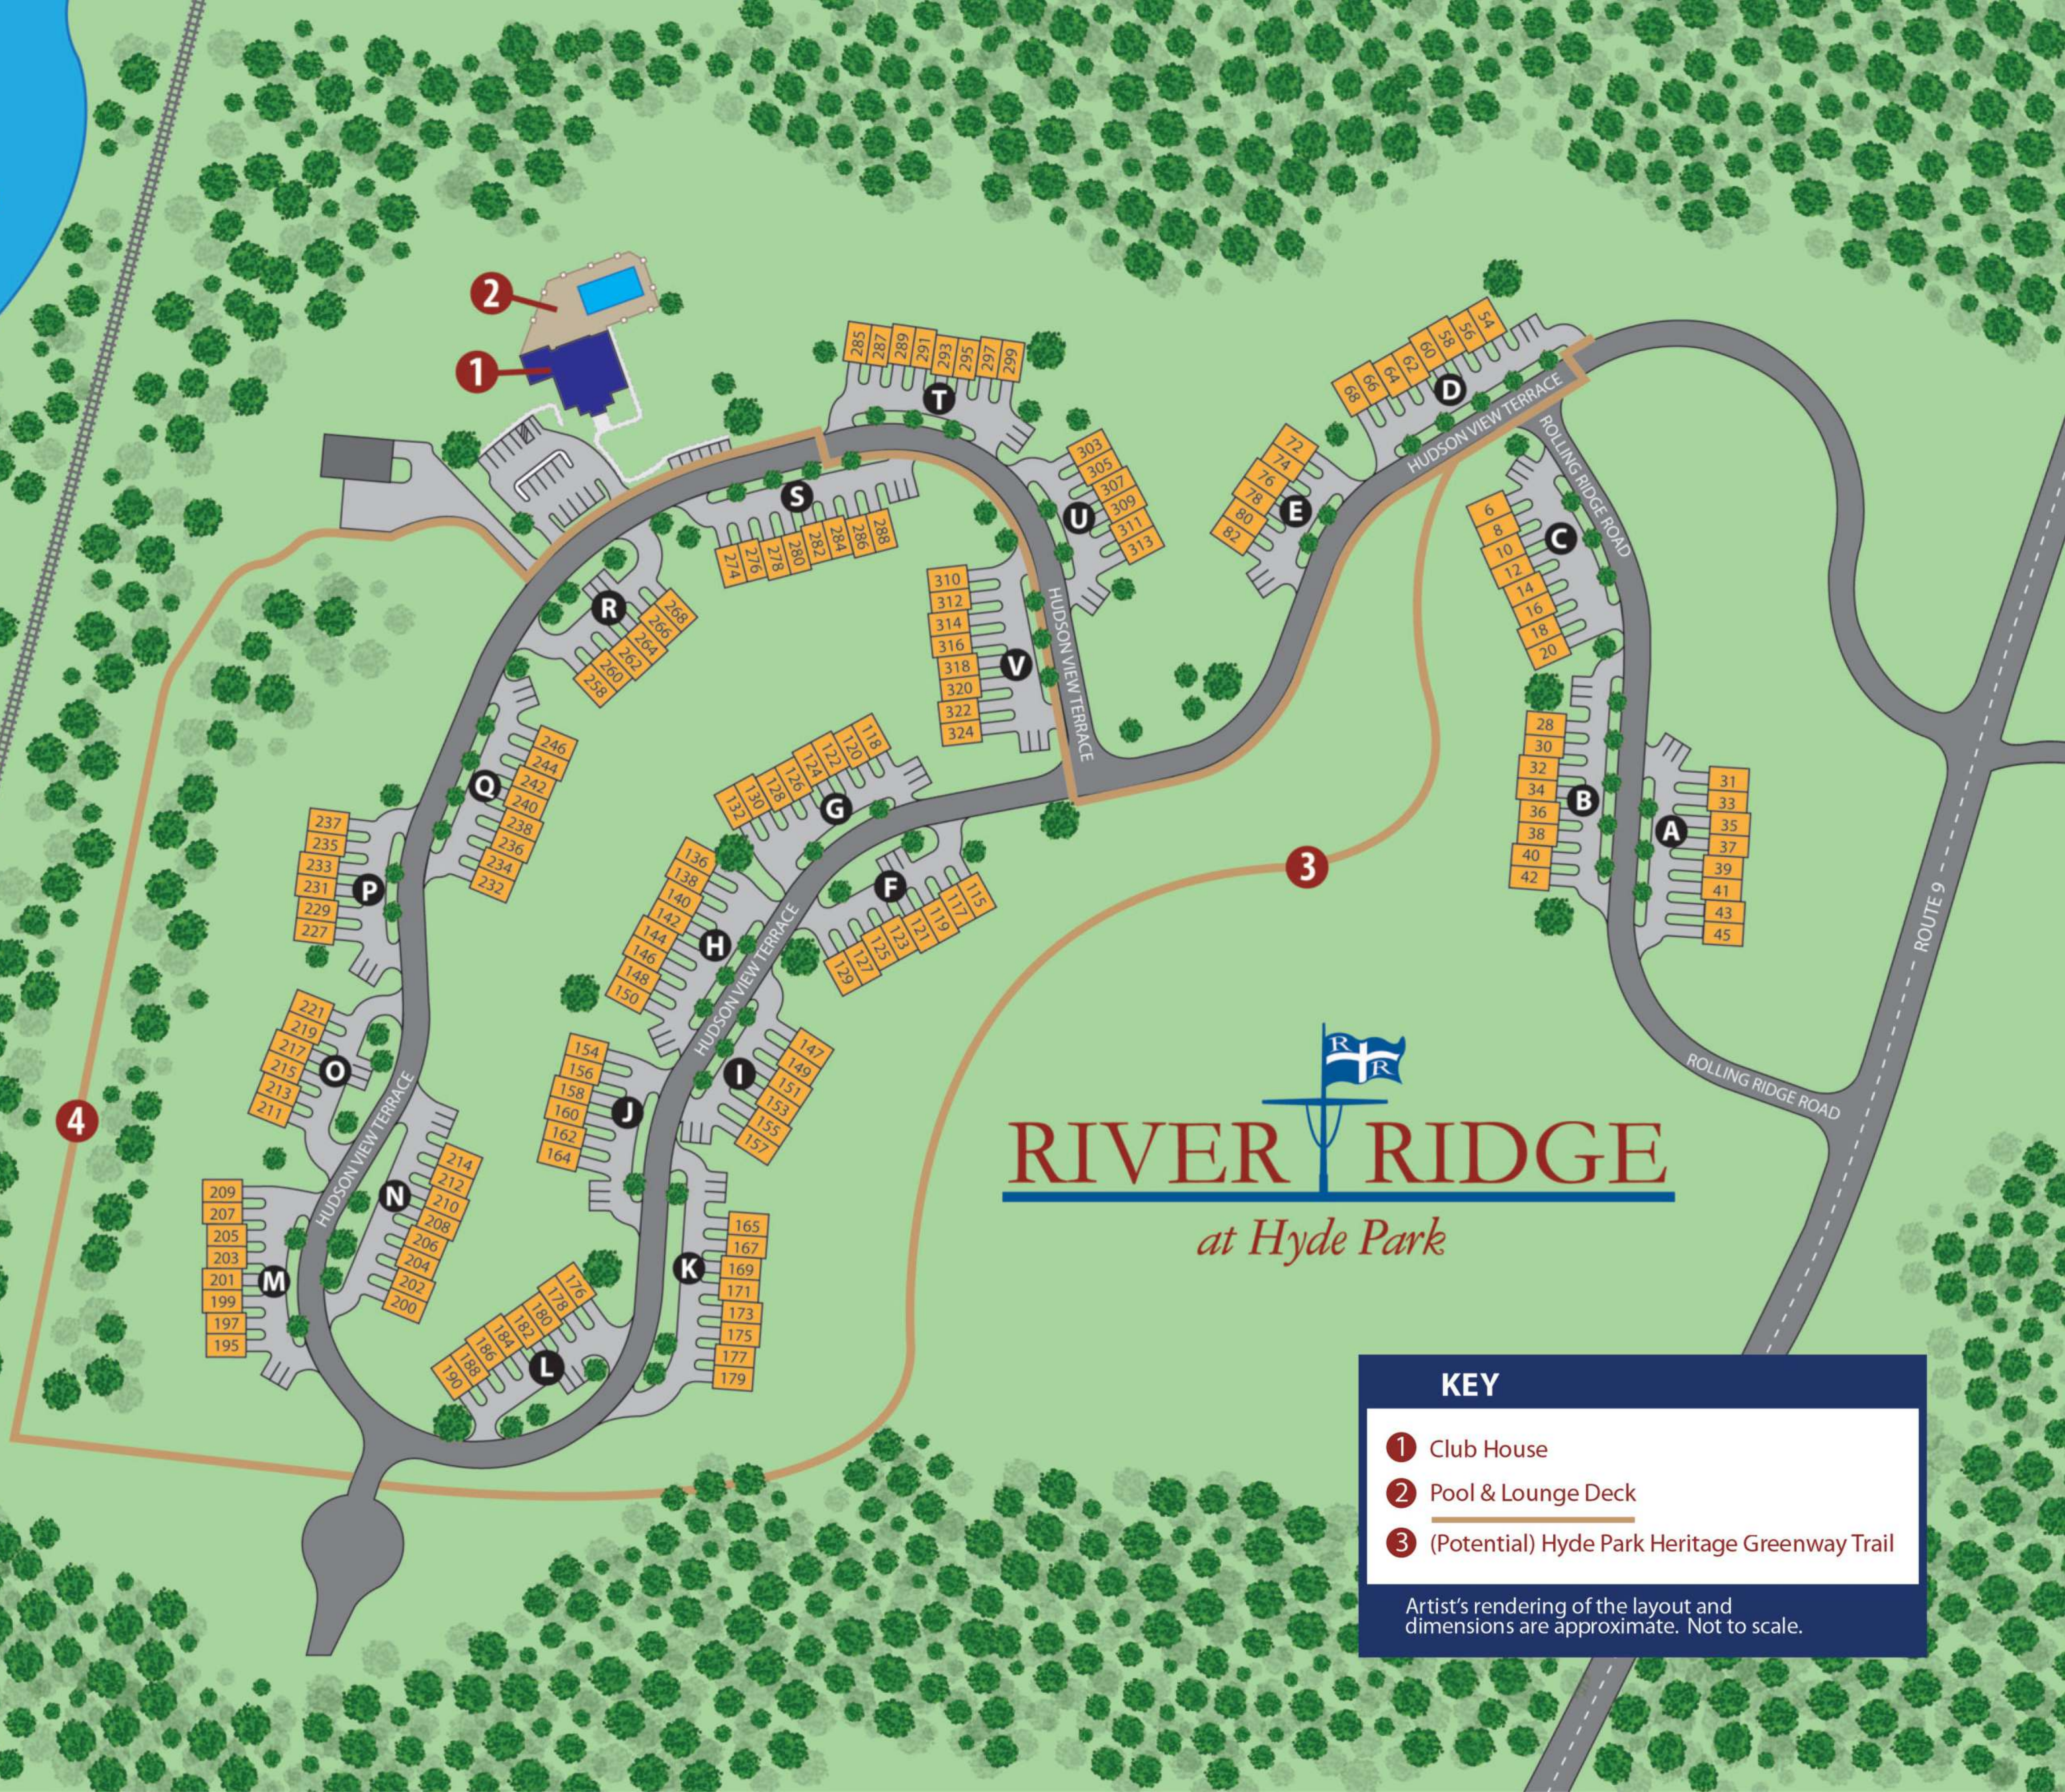

HUDSON RIVER

# RIVER RIDGE

*at Hyde Park*

### KEY

- 1 Club House
- 2 Pool & Lounge Deck
- 3 (Potential) Hyde Park Heritage Greenway Trail

Artist's rendering of the layout and dimensions are approximate. Not to scale.