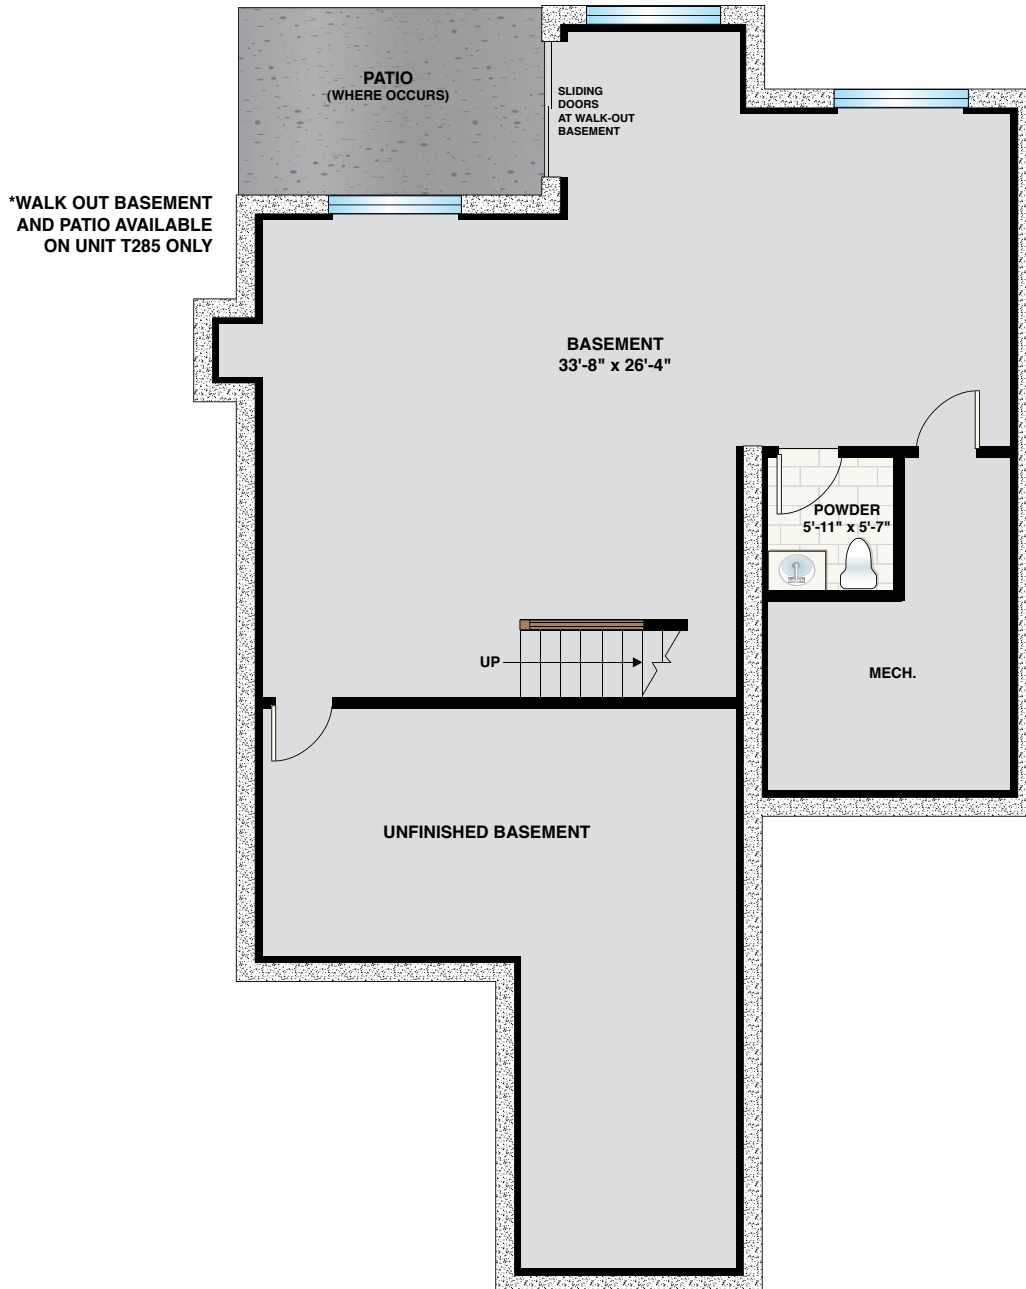

Total Unit 1,807 Sq. Ft.
(DOES NOT INCLUDE BASEMENT)

FIRST FLOOR
1,411 Sq. Ft.

3 Bedrooms
2½ Baths
Attached Garage

- Optional fireplace shown
- Sizes and measurements are approximate
- Furniture not included
- Artist rendering
- Square footage does not include porch and garage

OAK
SECOND FLOOR
396 Sq. Ft.
(NOT INCLUDING STAIRS)

- Sizes and measurements are approximate
- Furniture not included
- Artist rendering

OAK
OPTIONAL FINISHED BASEMENT
(INCLUDES POWDER ROOM)
888 Sq. Ft.

- Sizes and measurements are approximate
- Furniture not included
- Artist rendering

OAK
STANDARD UNFINISHED BASEMENT

(DOES NOT INCLUDE POWDER ROOM)

1,268 Sq. Ft.

- Sizes and measurements are approximate
- Furniture not included
- Artist rendering