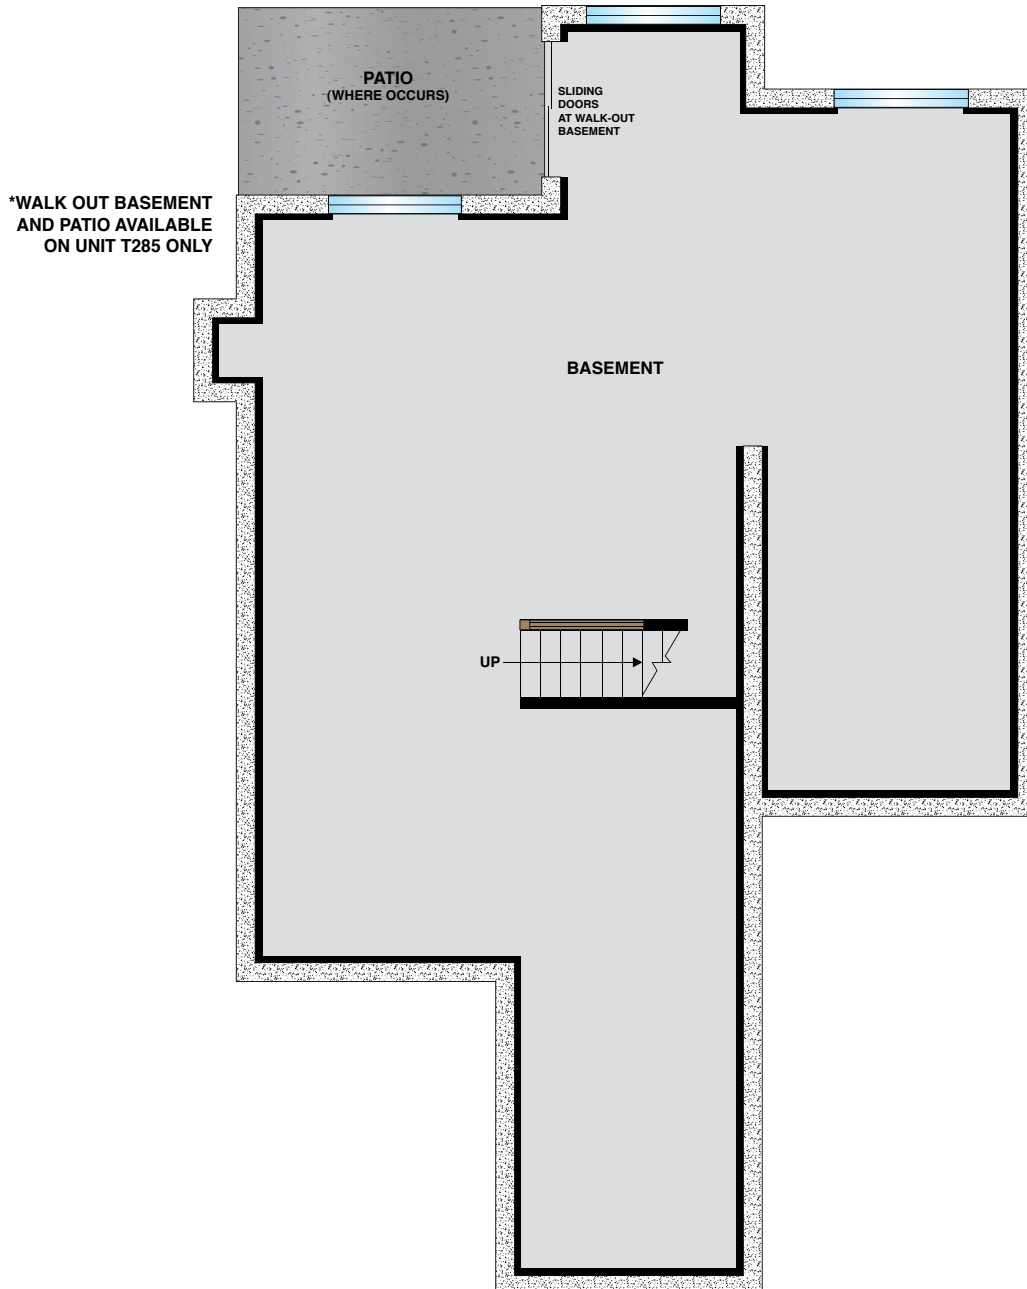

Total Unit 1,807 Sq. Ft.
(DOES NOT INCLUDE BASEMENT)

FIRST FLOOR
1,411 Sq. Ft.

3 Bedrooms
2½ Baths
Attached Garage

- Optional fireplace shown
- Sizes and measurements are approximate
- Furniture not included
- Artist rendering
- Square footage does not include porch and garage

OAK
SECOND FLOOR
396 Sq. Ft.
(NOT INCLUDING STAIRS)

- Sizes and measurements are approximate
- Furniture not included
- Artist rendering

OAK
OPTIONAL FINISHED BASEMENT
(INCLUDES POWDER ROOM)
888 Sq. Ft.

- Sizes and measurements are approximate
- Furniture not included
- Artist rendering

OAK
STANDARD UNFINISHED BASEMENT

(DOES NOT INCLUDE POWDER ROOM)

1,268 Sq. Ft.

- Sizes and measurements are approximate
- Furniture not included
- Artist rendering