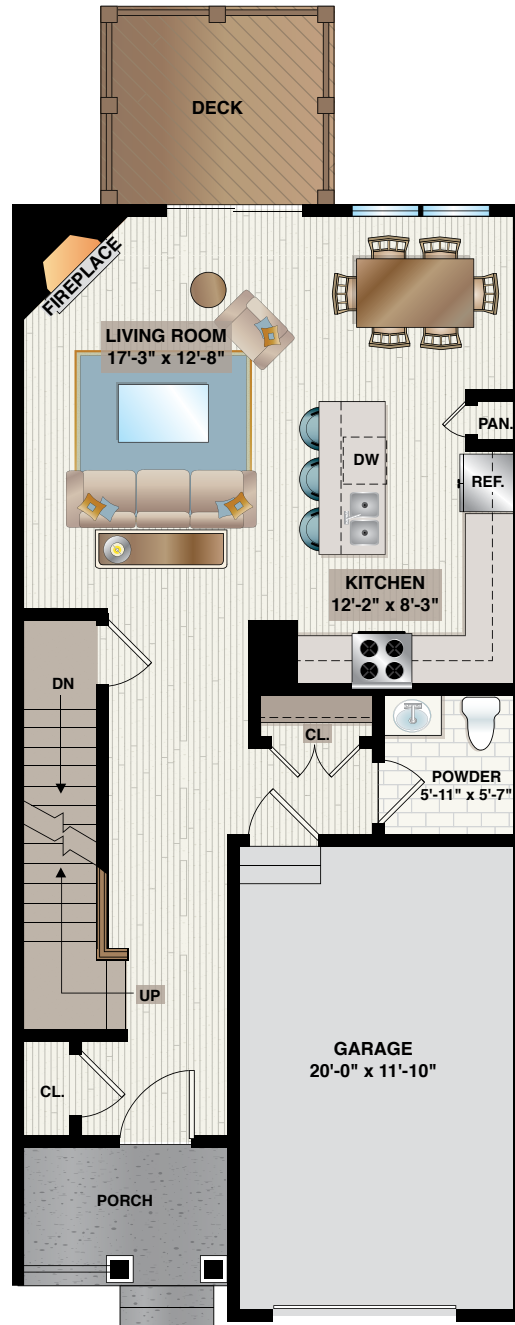

The BIRCH

Total Unit 1,507 Sq. Ft.
(DOES NOT INCLUDE BASEMENT)

2 Bedrooms
2½ Baths
Attached Garage

FIRST FLOOR
674 Sq. Ft.

- Optional fireplace shown
- Sizes and measurements are approximate
- Furniture not included
- Artist rendering
- Square footage does not include porch and garage

BIRCH
SECOND FLOOR
833 Sq. Ft.
(NOT INCLUDING STAIRS OR DECK)

- Sizes and measurements are approximate
- Furniture not included
- Artist rendering

BIRCH OPTIONAL FINISHED BASEMENT

(INCLUDES POWDER ROOM)

519 Sq. Ft.

- Sizes and measurements are approximate
- Furniture not included
- Artist rendering

BIRCH STANDARD UNFINISHED BASEMENT

(DOES NOT INCLUDE POWDER ROOM)

519 Sq. Ft.

- Sizes and measurements are approximate
- Furniture not included
- Artist rendering