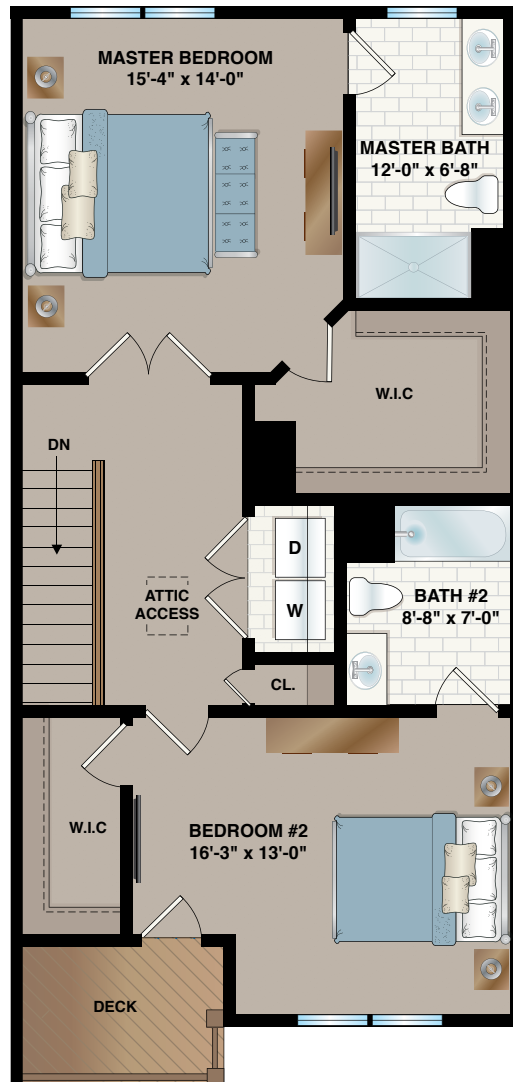

The BIRCH

Total Unit 1,507 Sq. Ft.
(DOES NOT INCLUDE BASEMENT)

2 Bedrooms
2½ Baths
Attached Garage

FIRST FLOOR
674 Sq. Ft.

- Optional fireplace shown
- Sizes and measurements are approximate
- Furniture not included
- Artist rendering
- Square footage does not include porch and garage

BIRCH
SECOND FLOOR
833 Sq. Ft.
(NOT INCLUDING STAIRS OR DECK)

- Sizes and measurements are approximate
- Furniture not included
- Artist rendering

BIRCH OPTIONAL FINISHED BASEMENT

(INCLUDES POWDER ROOM)

519 Sq. Ft.

- Sizes and measurements are approximate
- Furniture not included
- Artist rendering

BIRCH STANDARD UNFINISHED BASEMENT

(DOES NOT INCLUDE POWDER ROOM)

519 Sq. Ft.

- Sizes and measurements are approximate
- Furniture not included
- Artist rendering