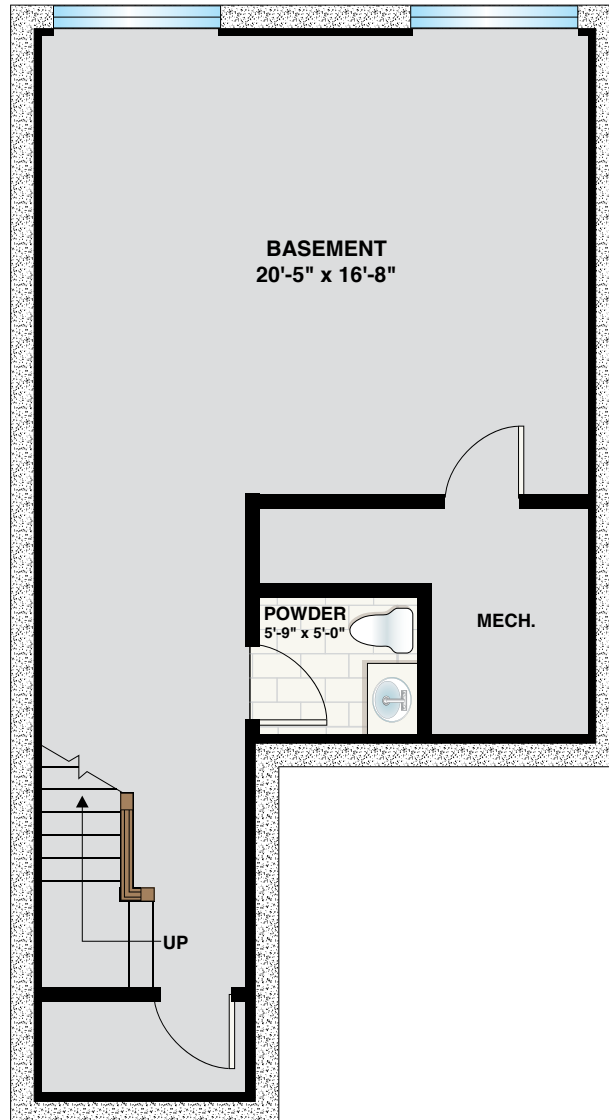

The BIRCH

Total Unit 1,507 Sq. Ft.
(DOES NOT INCLUDE BASEMENT)

2 Bedrooms
2½ Baths
Attached Garage

FIRST FLOOR
674 Sq. Ft.

- Optional fireplace shown
- Sizes and measurements are approximate
- Furniture not included
- Artist rendering
- Square footage does not include porch and garage

BIRCH
SECOND FLOOR
833 Sq. Ft.
(NOT INCLUDING STAIRS OR DECK)

- Sizes and measurements are approximate
- Furniture not included
- Artist rendering

BIRCH OPTIONAL FINISHED BASEMENT

(INCLUDES POWDER ROOM)

519 Sq. Ft.

- Sizes and measurements are approximate
- Furniture not included
- Artist rendering

BIRCH STANDARD UNFINISHED BASEMENT

(DOES NOT INCLUDE POWDER ROOM)

519 Sq. Ft.

- Sizes and measurements are approximate
- Furniture not included
- Artist rendering