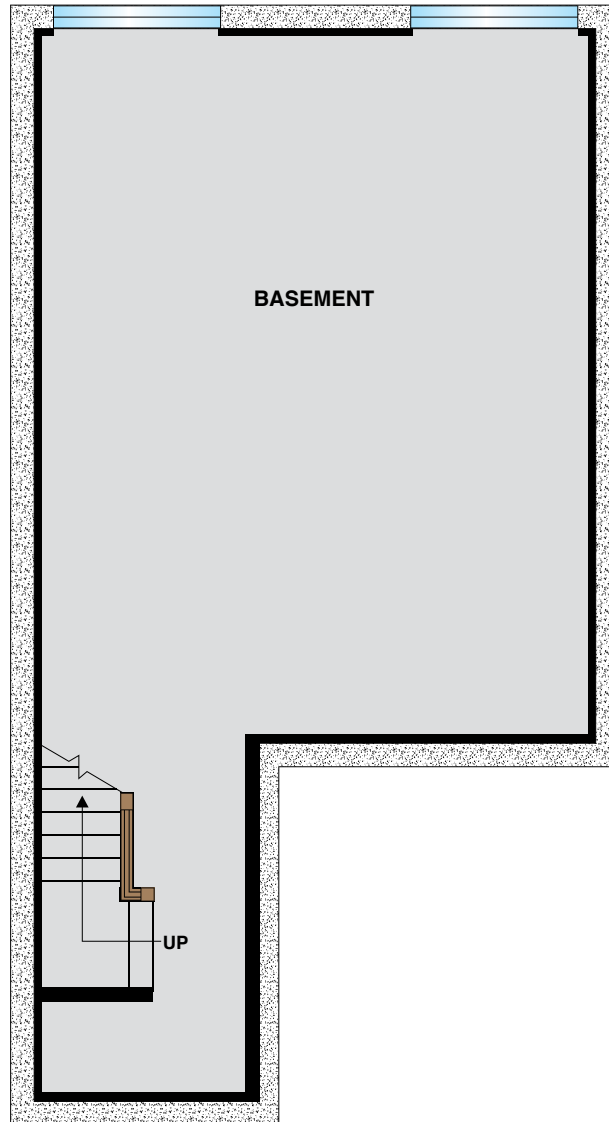

The BIRCH

Total Unit 1,507 Sq. Ft.
(DOES NOT INCLUDE BASEMENT)

2 Bedrooms
2½ Baths
Attached Garage

FIRST FLOOR
674 Sq. Ft.

- Optional fireplace shown
- Sizes and measurements are approximate
- Furniture not included
- Artist rendering
- Square footage does not include porch and garage

BIRCH
SECOND FLOOR
833 Sq. Ft.
(NOT INCLUDING STAIRS OR DECK)

- Sizes and measurements are approximate
- Furniture not included
- Artist rendering

BIRCH OPTIONAL FINISHED BASEMENT

(INCLUDES POWDER ROOM)

519 Sq. Ft.

- Sizes and measurements are approximate
- Furniture not included
- Artist rendering

BIRCH STANDARD UNFINISHED BASEMENT

(DOES NOT INCLUDE POWDER ROOM)

519 Sq. Ft.

- Sizes and measurements are approximate
- Furniture not included
- Artist rendering